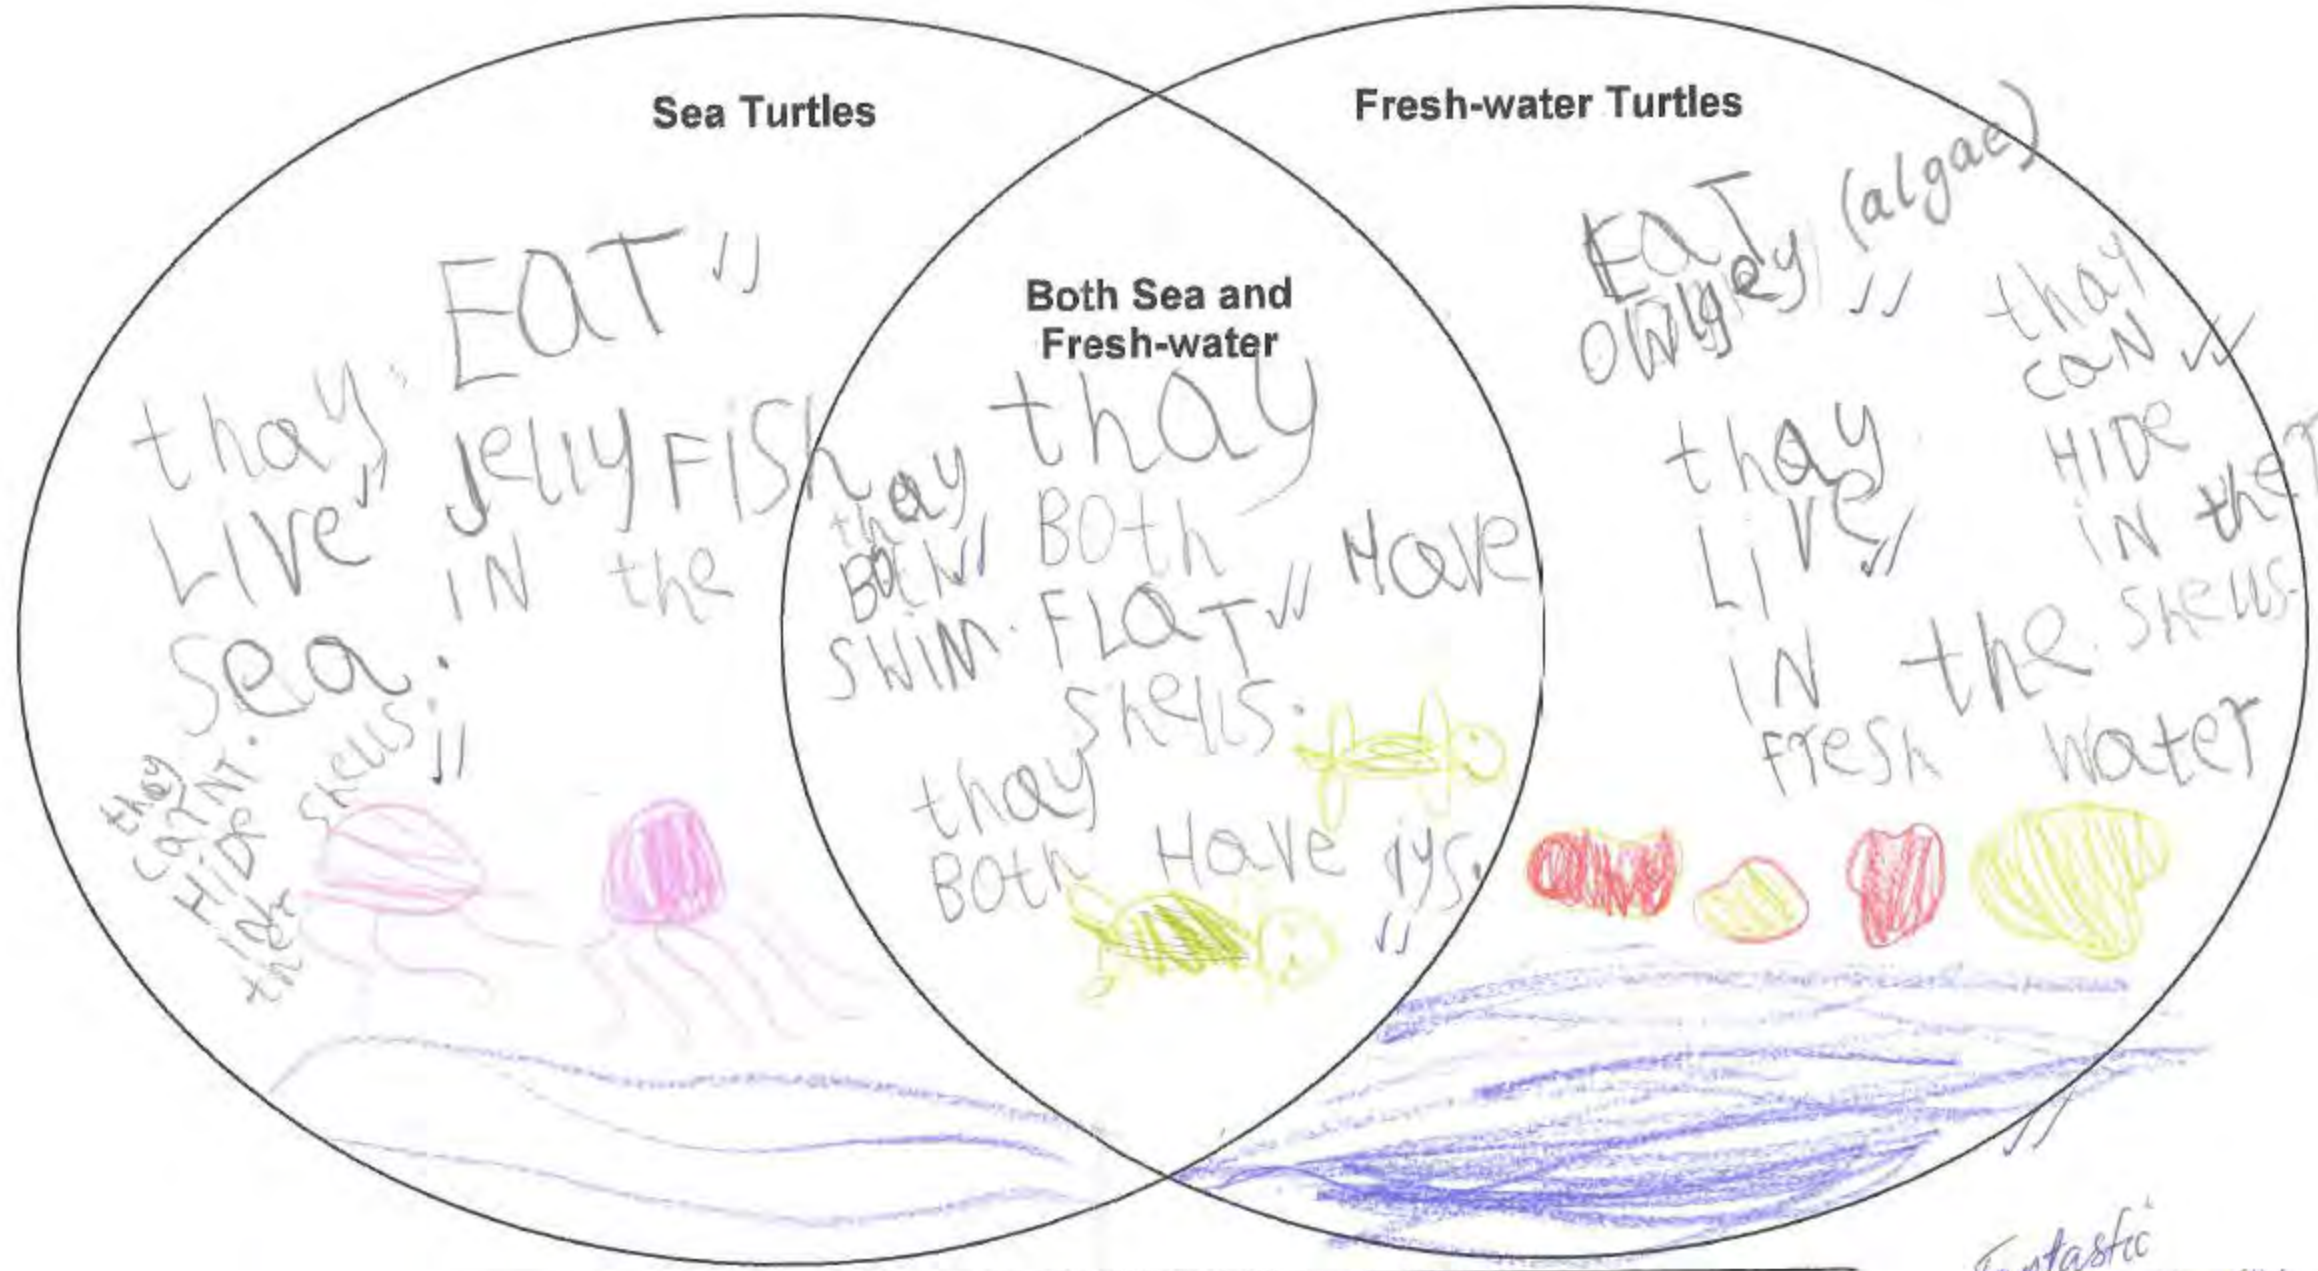

Venn Diagram Graphic Organizer

Name: _____

Date: 30/3/12

Fantastic
1/1/12

Venn Diagram Graphic Organizer

Name: _____

Date: 27th March

great work
WLP